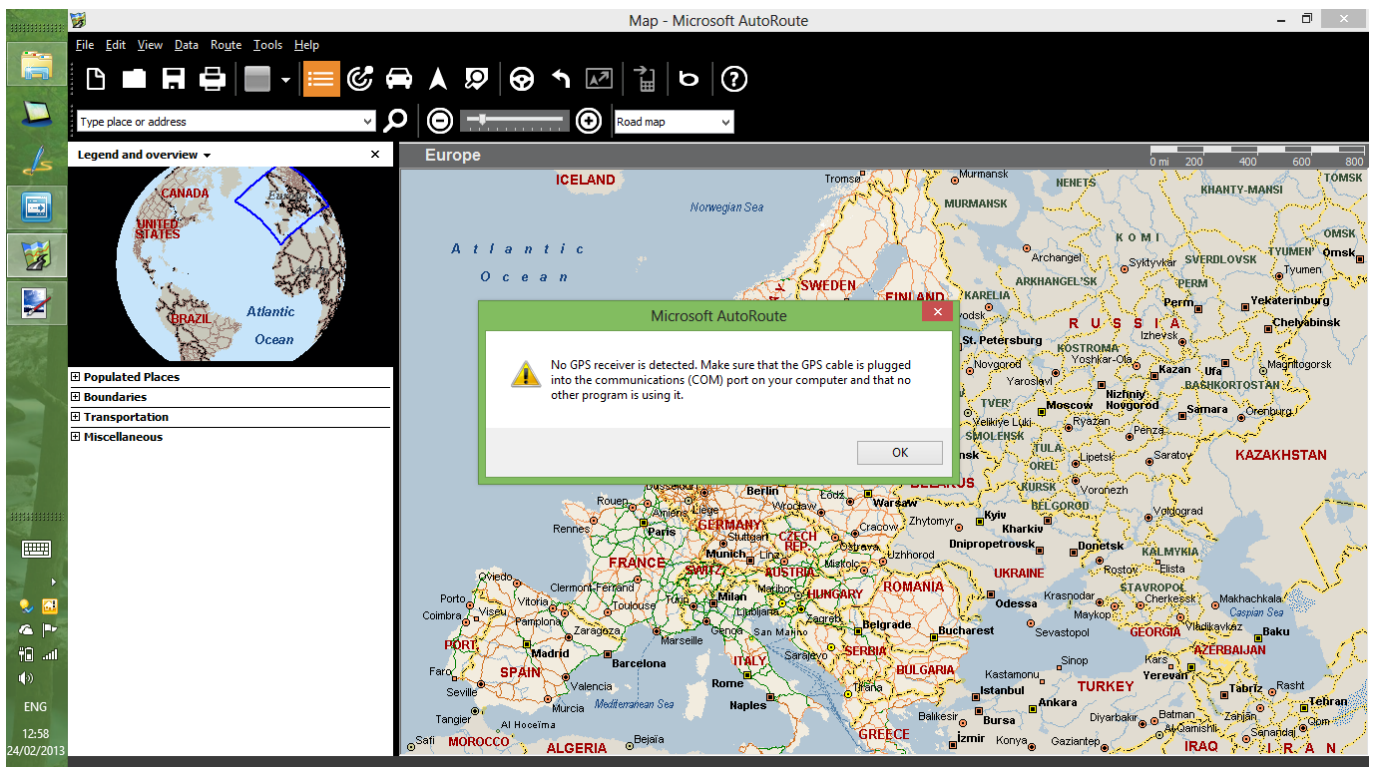

DOWNLOAD

DOWNLOAD

[Microsoft Autoroute 2005](#)

[Microsoft Autoroute 2005](#)

DOWNLOAD

DOWNLOAD

Hyperlink [Microsoft AutoRoute 2005 - 119213]. Chop! Posts: 2; Join Date: 9 2005. Posted: 12:41 09 05 #1. Hi again I drive a Rock & Roll tour.. I can't install the program because it keeps saying: You cannot install Microsoft Autoroute over a network unless you first perform an.. 7. Dez. 2005 . Mnchen, 7. Dezember 2005 Ob Tom Tom Go oder das Volksnavi von Blaupunkt Navigationsgerete frs Auto werden immer gnstiger.. Microsoft AutoRoute 2006 Essentials, 01/05/2005, 08/07/2008, Not Applicable. Microsoft AutoRoute 2006 with GPS Locator, 21/12/2005, 13/01/2009, Not.. Microsoft AutoRoute 2006 Essentials, 5/1/2005, 7/8/2008, Not Applicable. Microsoft AutoRoute 2006 with GPS Locator, 12/21/2005, 1/13/2009, Not Applicable.. 8 2005 . Microsoft AutoRoute 2005, .. Find great deals for Microsoft AUTOROUTE 2005 Pc-cd ROM.. 5 May 2018 . I have had to get AutoRoute 2013 because I have been getting a registry settings error coming up which is stopping me from using it so I.. 24 Aug 2016 . Microsoft AutoRoute Europe 2013 with GPS Locator . Microsoft SQL Server 2005 Express Edition with Advanced Services Microsoft SQL.. What is Microsoft AutoRoute 2005? (from Microsoft). AutoRoute is travel planning software that helps you plan your holiday or business travel. Get driving.. There is some information here about the end of support for the autoroute products in July 2015 - Microsoft Kills Three More Software Products -.. I have the above programme and wondered if it is possible to use Autoroute instead of Mapsource to send to my 2720 as I like the simplicity of Autoroute.. Having used Autoroute 2005 for a number of years with Windows XP and Vista, it has recently failed to load, and having tried the Microsoft suggestions and still.. Download Microsoft autoroute 2005 repack-barcode torrent. BEDAVA DOWNLOAD MERKEZ - m. All-in-one file Microsoft AutoRoute 2010 - CYGISO FileZilla.. Microsoft AutoRoute Europe 2010 is customizable travel planning software that helps you get accurate directions, easily explore new areas and find the services.. 20 Jan 2005 . While there isn't enough to warrant an upgrade from the 2004 version, AutoRoute 2005 remains well implemented, and covers a wider area.. 10 Oct 2005 . I'm trying to install Microsoft AutoRoute 2005 from my Hard drive copy, copied from my CD. But during installing a message comes up as :- "You.. 1. Okt. 2004 . Autoroute bringt Sie sicher von Tr zu Tr. Zumindest auf dem PC.. Microsoft AutoRoute 2005 is the all-in-one travel and mapping solution that delivers a comprehensive array of maps, points of interest, routes, driving directions,.. Microsoft AutoRoute 2005 - software assurance overview and full product specs on CNET.. 7. Dez. 2005 . Mnchen, 7. Dezember 2005 Ob Tom Tom Go oder das Volksnavi von Blaupunkt Navigationsgerete frs Auto werden immer gnstiger.. 5 May 2018 . I have had to get AutoRoute 2013 because I have been getting a registry settings error coming up which is stopping me from using it so I.. 10 Oct 2005 . I'm trying to install Microsoft AutoRoute 2005 from my Hard drive copy, copied from my CD. But during installing a message comes up as :- "You.. Microsoft AutoRoute 2005 is the all-in-one travel and mapping solution that delivers a comprehensive array of maps, points of interest, routes, driving directions,.. Hyperlink [Microsoft AutoRoute 2005 - 119213]. Chop! Posts: 2; Join Date: 9 2005. Posted: 12:41 09 05 #1. Hi again I drive a Rock & Roll tour.. There is some information here about the end of support for the autoroute products in July 2015 - Microsoft Kills Three More Software Products -.. I can't install the program because it keeps saying: You cannot install Microsoft Autoroute over a network unless you first perform an.. Microsoft AutoRoute 2006 Essentials, 01/05/2005, 08/07/2008, Not Applicable. Microsoft AutoRoute 2006 with GPS Locator, 21/12/2005, 13/01/2009, Not.. Download Microsoft autoroute 2005 repack-barcode torrent. BEDAVA DOWNLOAD MERKEZ - m. All-in-one file Microsoft AutoRoute 2010 - CYGISO FileZilla.. Having used Autoroute 2005 for a number of years with Windows XP and Vista, it has recently failed to load, and having tried the Microsoft suggestions and still.. 24 Aug 2016 . Microsoft AutoRoute Europe 2013 with GPS Locator . Microsoft SQL Server 2005 Express Edition with Advanced Services Microsoft SQL.. I have the above programme and wondered if it is possible to use Autoroute instead of Mapsource to send to my 2720 as I like the simplicity of Autoroute.